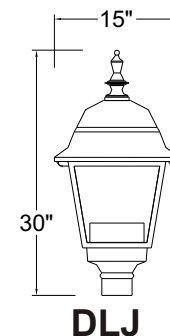

LUMINAIRES

Brenwick, Indiana

Features:

- 1-Piece Aluminum Construction
- Standard Finish = Powder Coat
- Embedded Option Available