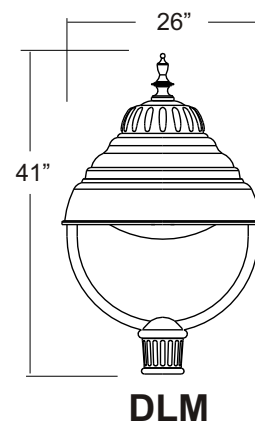

LUMINAIRES

Brenwick, Indiana

Features:

- 1-Piece Aluminum Construction
- Standard Finish = Powder Coat
- Embedded Option Available