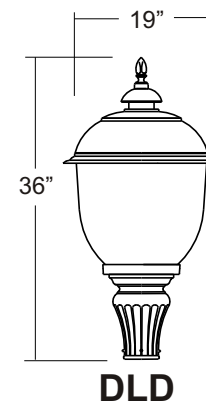

LUMINAIRES

Brenwick, Indiana

Features:

- 1-Piece Aluminum Construction
- Standard Finish = Powder Coat
- Embedded Option Available