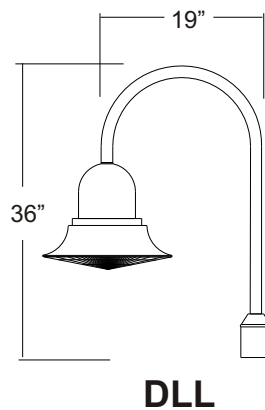

LUMINAIRES

Brenwick, Indiana

Features:

- 1-Piece Aluminum Construction
- Standard Finish = Powder Coat
- Embedded Option Available