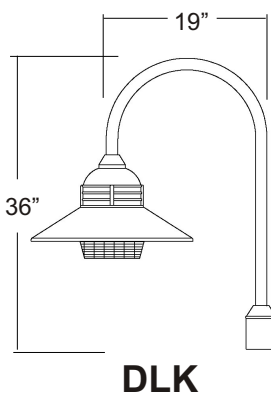

LUMINAIRES

Brenwick, Indiana

Features:

- 1-Piece Aluminum Construction
- Standard Finish = Powder Coat
- Embedded Option Available