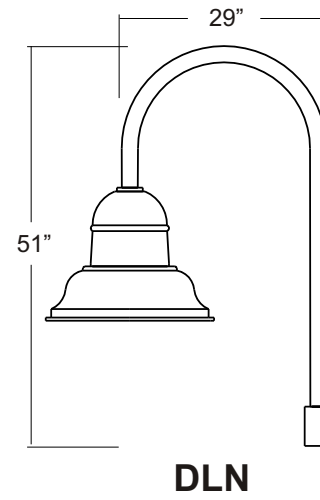

LUMINAIRES

Brenwick, Indiana

Features:

- 1-Piece Aluminum Construction
- Standard Finish = Powder Coat
- Embedded Option Available