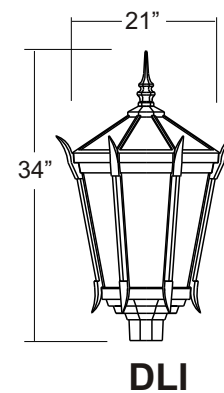

LUMINAIRES

Brenwick, Indiana

Features:

- 1-Piece Aluminum Construction
- Standard Finish = Powder Coat
- Embedded Option Available