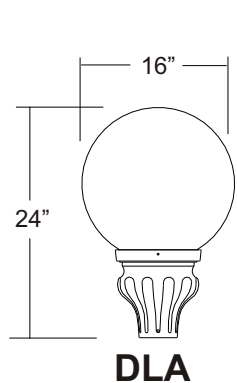

LUMINAIRES

Brenwick, Indiana

Features:

- 1-Piece Aluminum Construction
- Standard Finish = Powder Coat
- Embedded Option Available