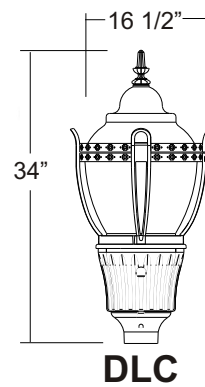

LUMINAIRES

Brenwick, Indiana

Features:

- 1-Piece Aluminum Construction
- Standard Finish = Powder Coat
- Embedded Option Available