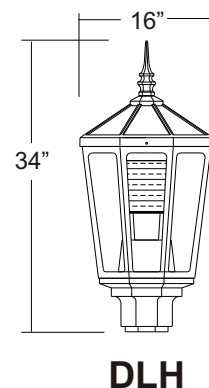

LUMINAIRES

Brenwick, Indiana

Features:

- 1-Piece Aluminum Construction
- Standard Finish = Powder Coat
- Embedded Option Available