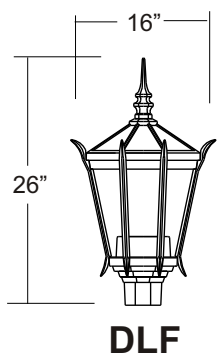

LUMINAIRES

Brenwick, Indiana

Features:

- 1-Piece Aluminum Construction
- Standard Finish = Powder Coat
- Embedded Option Available