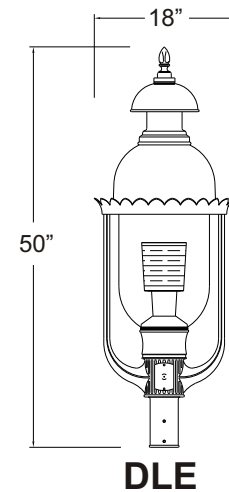

LUMINAIRES

Brenwick, Indiana

Features:

- 1-Piece Aluminum Construction
- Standard Finish = Powder Coat
- Embedded Option Available