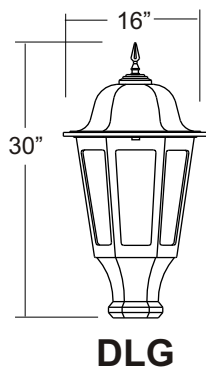

LUMINAIRES

Brenwick, Indiana

Features:

- 1-Piece Aluminum Construction
- Standard Finish = Powder Coat
- Embedded Option Available