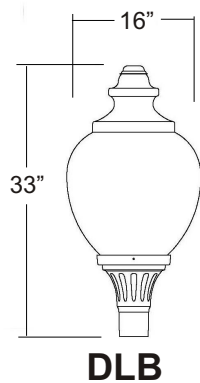

LUMINAIRES

Brenwick, Indiana

Features:

- 1-Piece Aluminum Construction
- Standard Finish = Powder Coat
- Embedded Option Available